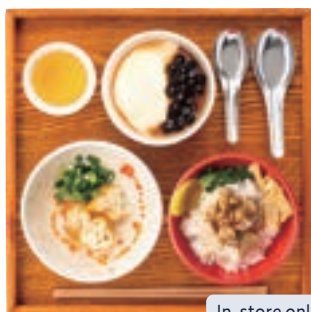

No.1
Seller

In-store only

Taiwanese
gorgeous set meal 1,680

(selectable mini desserts • weekly Taiwanese tea with free refills)

Value set meal with beef noodles and braised pork rice

Beef noodles
set meal 1,680

(selectable mini desserts • weekly Taiwanese tea with free refills)

In-store only Single dish 1,380

Soupless noodles
set meal 1,280

(soup • selectable mini desserts • weekly Taiwanese tea with free refills)

Take out available Single dish 980

Braised pork rice
set meal 1,280

(soup • selectable mini desserts • weekly Taiwanese tea with free refills)

Take out available Single dish 980

In-store only

Taiwanese
breakfast set meal 1,380

(selectable mini desserts • weekly Taiwanese tea with free refills)

Value set meal with salted soybean milk and braised pork rice!

Salted soybean milk
set meal 900

(selectable mini desserts • weekly Taiwanese tea with free refills)