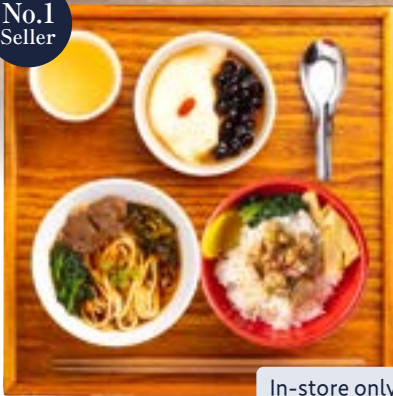

# 台湾 美食 菜单

## Taiwanese food menu

Salted  
soybean milk  
600

Beef noodles  
1,380

Spicy sesame  
noodles set meal  
980

No.1  
Seller

In-store only

Taiwanese  
gorgeous set meal 1,680

(selectable mini desserts • weekly Taiwanese  
tea with free refills)

Value set meal with beef noodles  
and braised pork rice

Spicy

Spicy sesame  
noodles set meal 1,280

(soup • selectable mini desserts • weekly  
Taiwanese tea with free refills)

In-store only Single  
dish 980